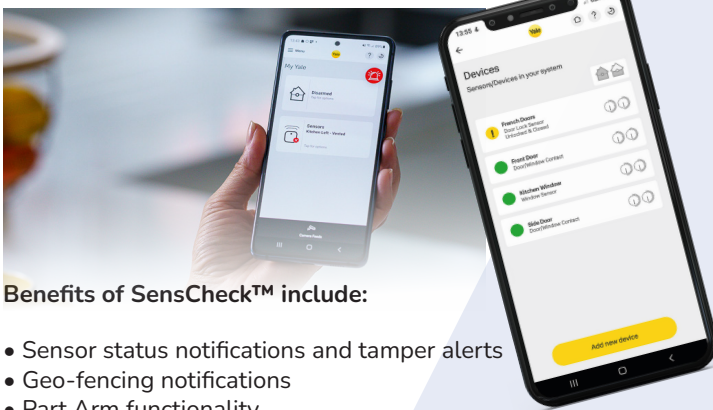

Is my home safe and secure?

Benefits of SensCheck™ include:

- Sensor status notifications and tamper alerts
- Geo-fencing notifications
- Part Arm functionality
- Chime notifications
- BSI IoT accredited
- Ability to upgrade to full Yale Smart Security System
- Integration with Amazon Alexa, Google Assistant and Philips Hue

About SensCheck™

Once your new smart windows or doors are installed, just scan the QR code to visit yalehome.co.uk and purchase SensCheck™ Sensors. These sensors are compatible with all supported HomeGuard Plus™ windows and doors.

Using SensCheck™ Sensors, you can check to see the status of your home, from anywhere, anytime.

Yale SensCheck™ Sensors are simple to install in compatible smart doors and smart windows, easy to set up and control through the Smart Living Home App.

Find out more....